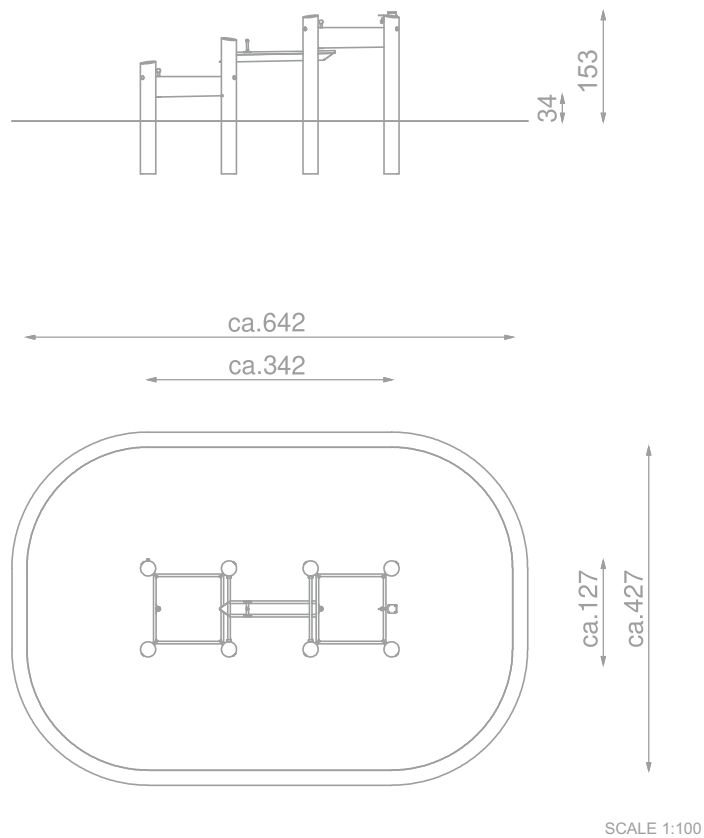

SOCJALIZING

PLAY WITH WATER

INFORMATION ABOUT THE PRODUCT

Dimensions	ca. 342 x 127 cm
Safety zone	ca. 642 x 427 cm
Overall height	ca. 153 cm
Free fall height	ca. 34 cm
Amount of users	4 persons
Product complies with EN 1176-1:2017-12	YES
Availability of spare parts	YES
Age range	1-12
The biggest element	223 cm
The heaviest element	45 kg
According to EN 1176-1:2017-12 norm, the product requires applying a safety surface according to the product's free fall height.	

Visualisation is for reference only,
actual appearance may vary.

MATERIALS:

NATURAL ROBINIA WOOD

ELEMENTS
CONSTRUCTION
MADE OF STAINLESS STEEL
ASISI 304